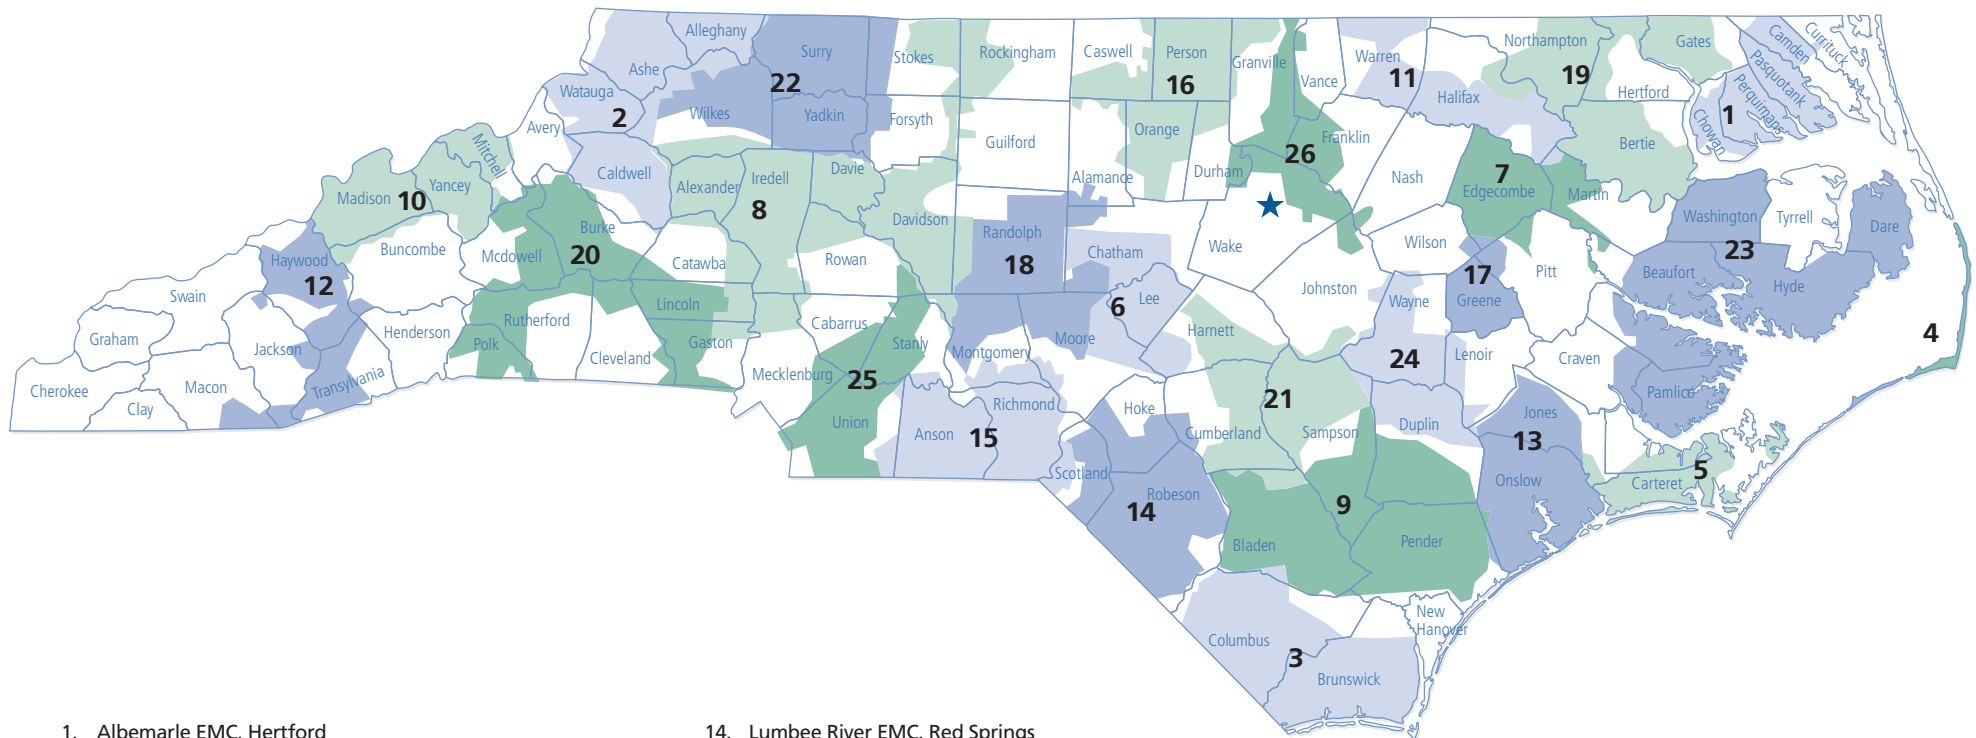

North Carolina's Electric Cooperatives

1. Albemarle EMC, Hertford
2. Blue Ridge Electric, Lenoir
3. Brunswick EMC, Shallotte
4. Cape Hatteras Electric Cooperative, Buxton
5. Carteret-Craven Electric Cooperative, Newport
6. Central EMC, Sanford
7. Edgecombe-Martin County EMC, Tarboro
8. EnergyUnited, Statesville
9. Four County EMC, Burgaw
10. French Broad EMC, Marshall
11. Halifax EMC, Enfield
12. Haywood EMC, Waynesville
13. Jones-Onslow EMC, Jacksonville

14. Lumbee River EMC, Red Springs
15. Pee Dee EMC, Wadesboro
16. Piedmont EMC, Hillsborough
17. Pitt & Greene EMC, Farmville
18. Randolph EMC, Asheboro
19. Roanoke Electric Cooperative, Ahoskie
20. Rutherford EMC, Forest City
21. South River EMC, Dunn
22. Surry Yadkin EMC, Dobson
23. Tideland EMC, Pantego
24. Tri-County EMC, Dudley
25. Union Power Cooperative, Monroe
26. Wake EMC, Wake Forest

★ North Carolina Electric Membership Corporation (NCEMC)
3400 Sumner Blvd., Raleigh, NC 27616

Tarheel Electric Membership Association Inc. (TEMA)
8730 Wadford Dr., Raleigh, NC 27616

North Carolina Association of Electric Cooperatives, Inc. (NCAEC)
3400 Sumner Blvd., Raleigh, NC 27616